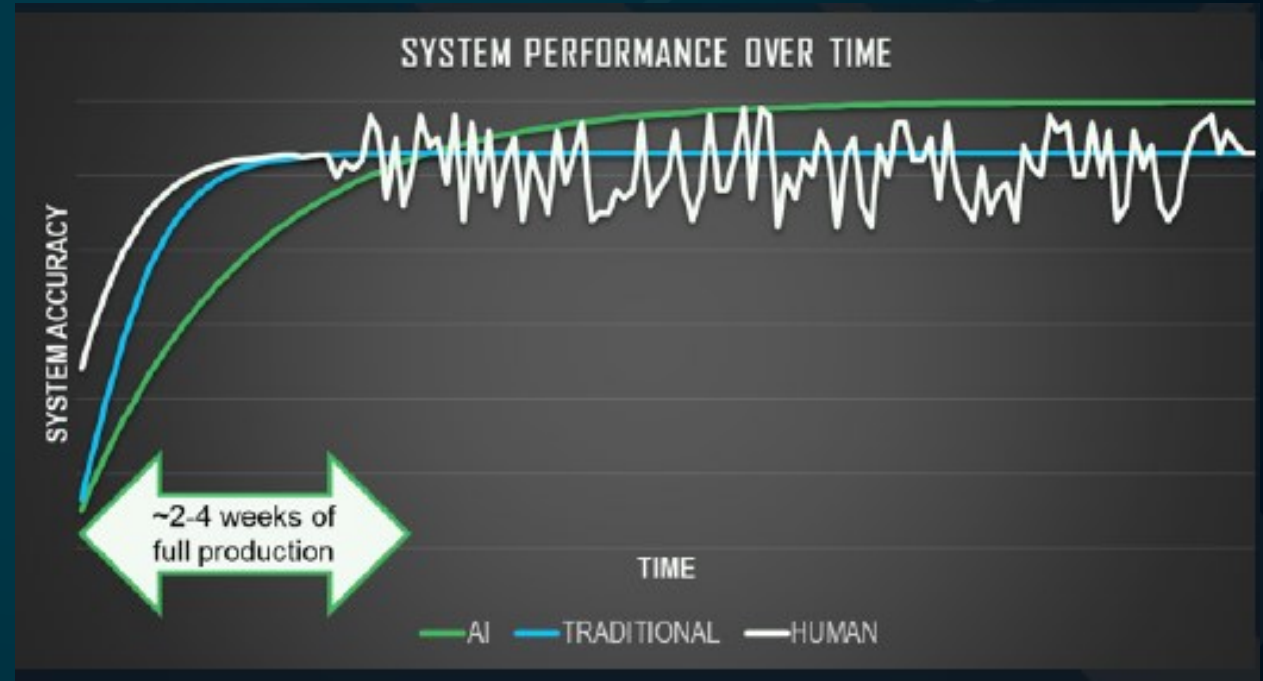

TRAINING

VALIDATION

DEPLOYMENT

SUPPORT & DATA

Proximity