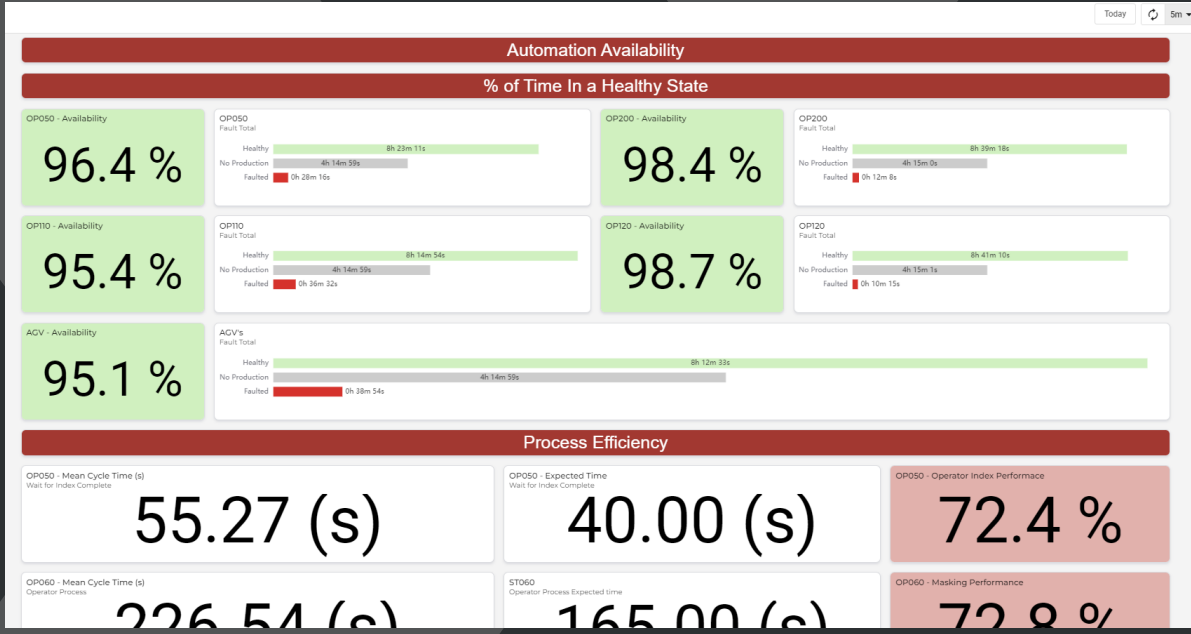

— Effort — Cost — Value

AI Tools Effect on Effort vs Experience vs Labor Cost

— Effort — Cost — Value

x Gain access to high level fault analytics across a production environment

Image captured from existing Proximity Smart Support system

TRUELIGHT

MACHINE VISION INTEGRATION

A BOS® INNOVATIONS COMPANY

INSPECTION

GUIDANCE

TRAINING

VALIDATION

DEPLOYMENT