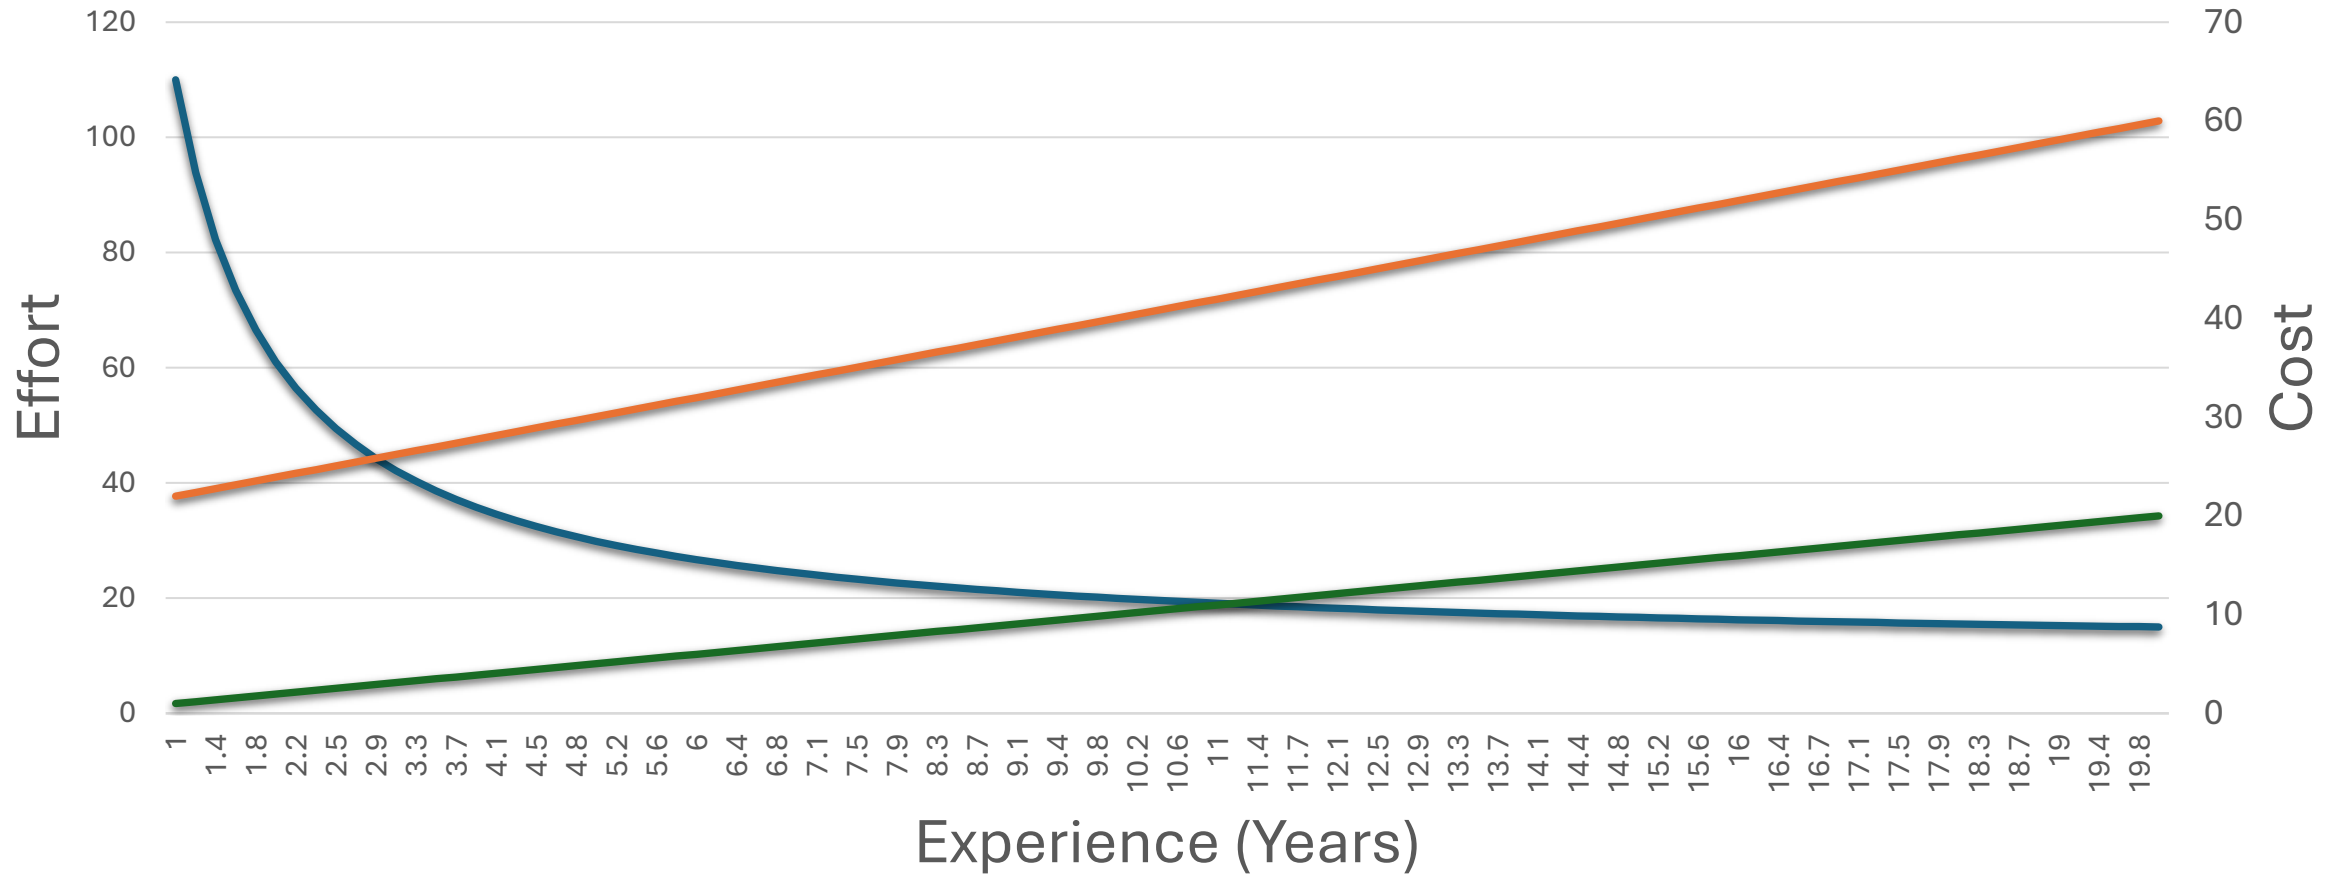

— Effort — Cost — Value

AI Tools Effect on Effort vs Experience vs Labor Cost

— Effort — Cost — Value

x Gain access to high level fault analytics across a production environment

Image captured from existing Proximity Smart Support system