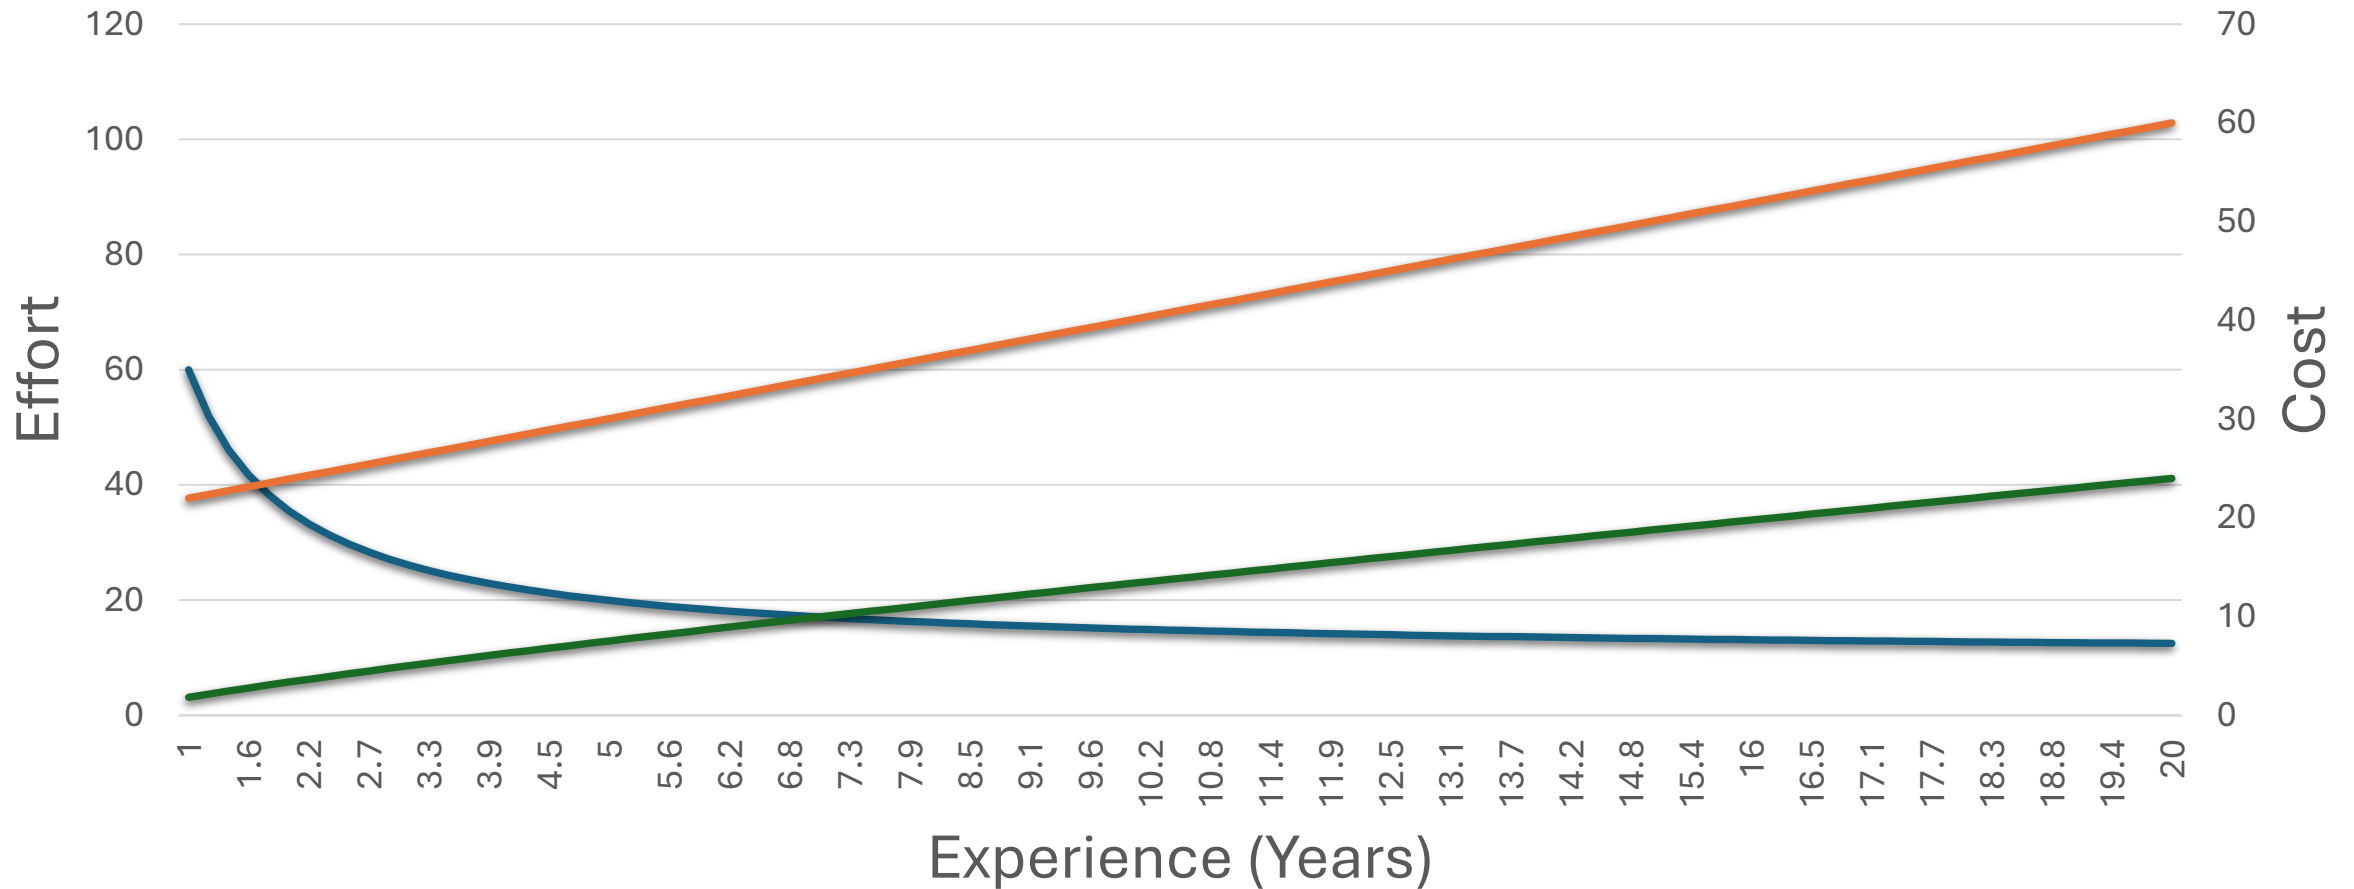

— Effort — Cost — Value

AI Tools Effect on Effort vs Experience vs Labor Cost

— Effort — Cost — Value

x Gain access to high level fault analytics across a production environment

Image captured from existing Proximity Smart Support system