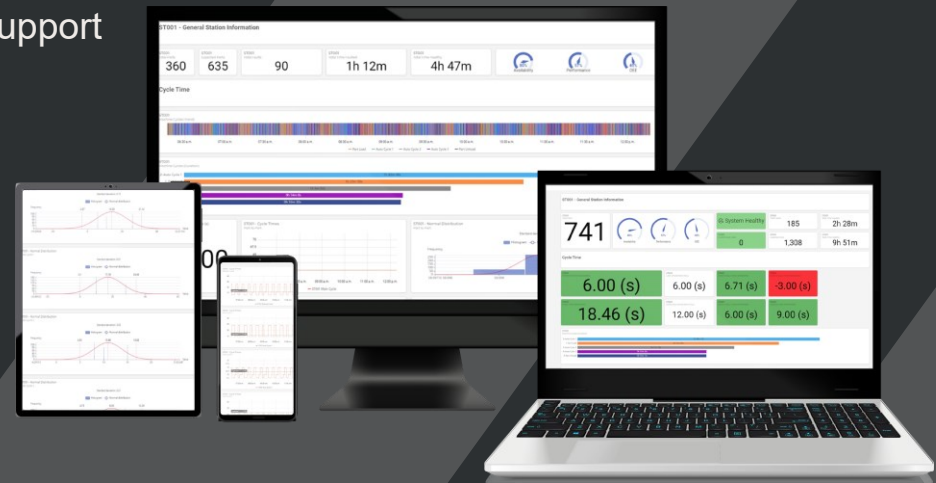

— Effort — Cost — Value

AI Tools Effect on Effort vs Experience vs Labor Cost

— Effort — Cost — Value

x Gain access to high level fault analytics across a production environment

Image captured from existing Proximity Smart Support system

TRUELIGHT

MACHINE VISION INTEGRATION

A BOS® INNOVATIONS COMPANY

INSPECTION

GUIDANCE

TRAINING

VALIDATION

DEPLOYMENT